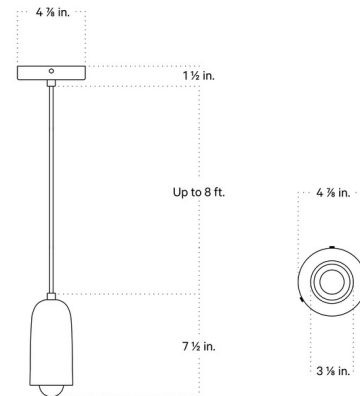

Lightology

lightology.com
866-954-4489
05-18-26

Project: _____
 Company: _____
 Location: _____ Fixture Type: _____
 SPEC #: **ICW960504**
 Approved On: _____ Approved By: _____

Ceramic Spot Pendant

By In Common With

Description

Each petite Ceramic Spot Pendant shade is made by hand lending a familiar yet mysterious look. Group several to create a unique lighting statement. Note: Cord color varies by finish. Black Cord: Black, Oxide Red, Reed Green, or PeachWhite Cord: BoneChocolate Brown Cord: Brass, Patina Brass, Blackened Brass, or Pewter Note: Due to the handmade nature of this product, dimensions may vary within one inch.

Shown in black / black clay shade

Specifications

COLOR	Black Clay Shade
BODY FINISH	Black
WATTAGE	4W
DIMMER	Standard 120V
DIMENSIONS	3.125"W x 7.5"H
BULB INCLUDED	1 x G16.5/Candelabra (E12)/4W/120V LED
COUNTRY OF ORIGIN	United States

Technical Information

LAMP LIFE	30000 hours
COLOR RENDERING	95 CRI
LAMP COLOR	Warm Dim
LUMENS/WATT	55.00
LUMINOUS FLUX	220 lumens

CLICK TO VIEW PRODUCT

Notes: