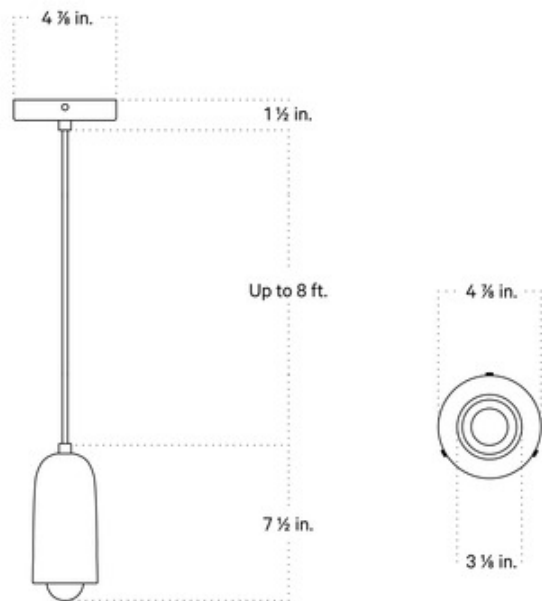

**BRAND**

In Common With

**DESCRIPTION**

Each petite Ceramic Spot Pendant shade is made by hand lending a familiar yet mysterious look. Group several to create a unique lighting statement. **Note:** Cord color varies by finish. **Black Cord:** Black, Oxide Red, Reed Green, or PeachWhite **White Cord:** BoneChocolate **Brown Cord:** Brass, Patina Brass, Blackened Brass, or Pewter

*Shown in: Reed Green / Green Clay Shade*

<b>SHADE COLOR</b>	Green Clay Shade
<b>BODY FINISH</b>	Reed Green
<b>WATTAGE</b>	4W
<b>DIMMER</b>	Standard 120V
<b>DIMENSIONS</b>	3.125"W x 7.5"H
<b>BULB INCLUDED</b>	
<b>LAMP</b>	1 x G16.5/Candelabra (E12)/4W/120V LED
<i>Technical Information</i>	
<b>LUMINOUS FLUX</b>	220 lumens
<b>LUMENS/WATT</b>	55.00
<b>LAMP COLOR</b>	Warm Dim
<b>COLOR RENDERING</b>	95 CRI
<b>LAMP LIFE</b>	30000 hours
<b>SPEC #</b>	ICW960505