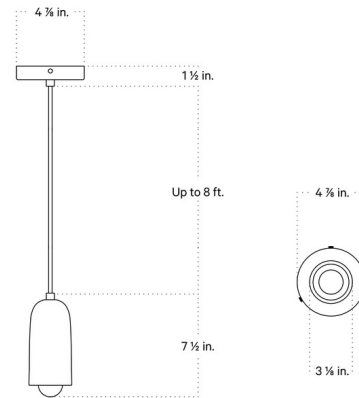

### Specifications

COLOR	Green Clay Shade
BODY FINISH	Reed Green
WATTAGE	4W
DIMMER	Standard 120V
DIMENSIONS	3.125"W x 7.5"H
BULB INCLUDED	1 x G16.5/Candelabra (E12)/4W/120V LED
COUNTRY OF ORIGIN	United States

### Technical Information

PRODUCT DIMENSIONS	Cord: 96"L
LAMP LIFE	30000 hours
COLOR RENDERING	95 CRI
LAMP COLOR	Warm Dim
LUMENS/WATT	55.00
LUMINOUS FLUX	220 lumens

Shown in reed green / green clay shade