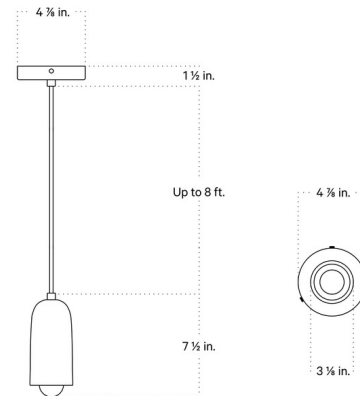

Specifications

COLOR	Green Clay Shade
BODY FINISH	Reed Green
WATTAGE	4W
DIMMER	Standard 120V
DIMENSIONS	3.125"W x 7.5"H
BULB INCLUDED	1 x G16.5/Candelabra (E12)/4W/120V LED
COUNTRY OF ORIGIN	United States

Technical Information

PRODUCT DIMENSIONS	Cord: 96"L
LAMP LIFE	30000 hours
COLOR RENDERING	95 CRI
LAMP COLOR	Warm Dim
LUMENS/WATT	55.00
LUMINOUS FLUX	220 lumens

Shown in reed green / green clay shade

CLICK TO VIEW PRODUCT