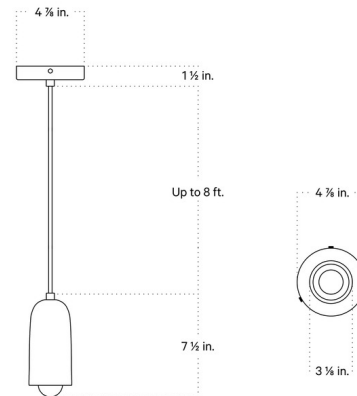

By In Common With

Description

Each petite Ceramic Spot Pendant shade is made by hand lending a familiar yet mysterious look. Group several to create a unique lighting statement. Note: Cord color varies by finish. Black Cord: Black, Oxide Red, Reed Green, or Peach White Cord: Bone Chocolate Brown Cord: Brass, Patina Brass, Blackened Brass, or Pewter Note: Due to the handmade nature of this product, dimensions may vary within one inch.

Shown in bone / white clay shade

Specifications

COLOR	White Clay Shade
BODY FINISH	Bone
WATTAGE	4W
DIMMER	Standard 120V
DIMENSIONS	3.125"W x 7.5"H
BULB INCLUDED	1 x G16.5/Candelabra (E12)/4W/120V LED
COUNTRY OF ORIGIN	United States