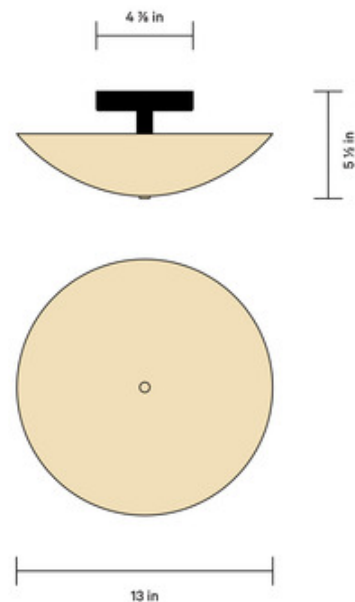

**BRAND**

In Common With

**DESCRIPTION**

The Arundel Wall / Ceiling Light features a shade that appears to be the tip of a sphere sliced halfway between the center and top of the sphere shining light back towards the surface it is mounted on. Hardwire and Plug-In versions available. Plug-In version supplied with 10 ft. of cord with an inline dimmer.

Shown in: Black / Black Shade

<b>SHADE COLOR</b>	Black Shade
<b>BODY FINISH</b>	Black
<b>WATTAGE</b>	12W
<b>DIMMER</b>	Standard 120V
<b>DIMENSIONS</b>	13"W x 13"H x 5.5"D
<b>BULB INCLUDED</b>	
<b>LAMP</b>	3 x G16.5/Candelabra (E12)/4W/120V LED

*Technical Information*

<b>LUMINOUS FLUX</b>	660 lumens
<b>LUMENS/WATT</b>	165.00
<b>LAMP COLOR</b>	Warm Dim
<b>COLOR RENDERING</b>	95 CRI
<b>LAMP LIFE</b>	30000 hours

<b>SPEC #</b>	ICW960507
---------------	-----------