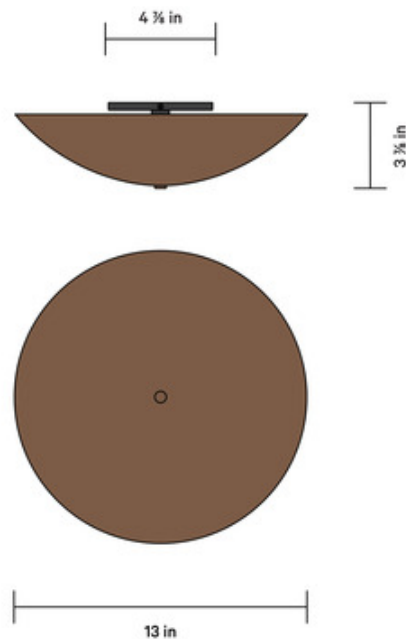

BRAND

In Common With

DESCRIPTION

The Arundel Slim Wall / Ceiling Light features a shade that appears to be the tip of a sphere sliced halfway between the center and top of the sphere shining light back towards the surface it is mounted on. Available with a Black finish complemented by a colored shade.

Shown in: Black / Patina Brass Shade

SHADE COLOR	Patina Brass Shade
BODY FINISH	Black
WATTAGE	9W
DIMMER	Standard 120V
DIMENSIONS	13"W x 13"H x 3.875"D
LAMP	2 x T4/Candelabra (E12)/4.5W/120V LED

Technical Information

LUMINOUS FLUX	450 lumens
LUMENS/WATT	100.00
LAMP COLOR	2700 K
COLOR RENDERING	90 CRI

ITEM NUMBER ICW960518

COMPANY	PROJECT	FIXTURE TYPE	APPROVED BY	DATE