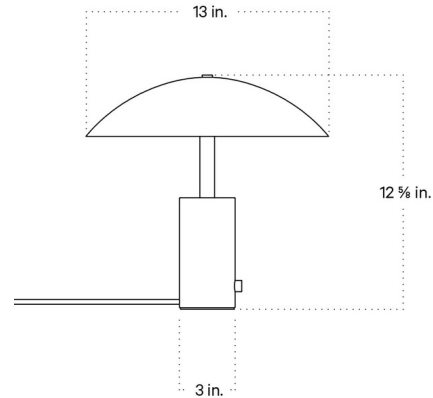

### Description

The Arundel Low Table Lamp features a shade that appears to be the tip of a sphere sliced halfway between the center and top of the sphere allowing it to emit more light onto the machined base. Base features an integrated dimmer and the lamp is supplied with 10 feet of cord.

### Specifications

COLOR	Black
BODY FINISH	Black
WATTAGE	12W
DIMMER	Included
DIMENSIONS	13"W x 12.625"H
BULB INCLUDED	3 x G16.5/Candelabra (E12)/4W/120V LED
COUNTRY OF ORIGIN	United States