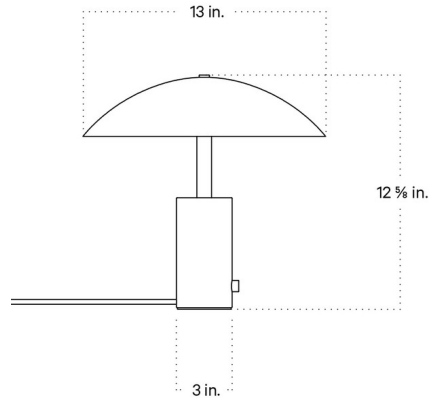

### Description

The Arundel Low Table Lamp features a shade that appears to be the tip of a sphere sliced halfway between the center and top of the sphere allowing it to emit more light onto the machined base. Base features an integrated dimmer and the lamp is supplied with 10 feet of cord.

### Specifications

COLOR	Bone
BODY FINISH	Black
WATTAGE	12W
DIMMER	Included
DIMENSIONS	13"W x 12.625"H
BULB INCLUDED	3 x G16.5/Candelabra (E12)/4W/120V LED
COUNTRY OF ORIGIN	United States

### Technical Information

PRODUCT DIMENSIONS	Cord Length: 120"
LAMP LIFE	30000 hours
COLOR RENDERING	95 CRI
LAMP COLOR	Warm Dim
LUMENS/WATT	165.00
LUMINOUS FLUX	660 lumens

CLICK TO VIEW PRODUCT

Notes: