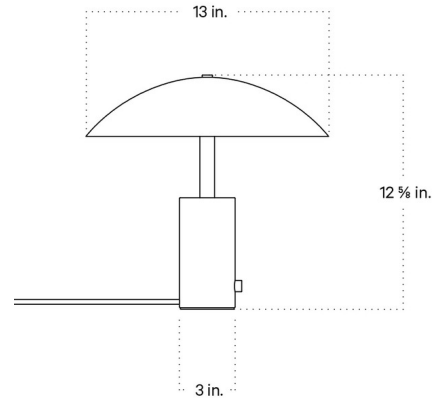

Description

The Arundel Low Table Lamp features a shade that appears to be the tip of a sphere sliced halfway between the center and top of the sphere allowing it to emit more light onto the machined base. Base features an integrated dimmer and the lamp is supplied with 10 feet of cord.

Shown in black / bone

Specifications

COLOR	Bone
BODY FINISH	Black
WATTAGE	12W
DIMMER	Included
DIMENSIONS	13"W x 12.625"H
BULB INCLUDED	3 x G16.5/Candelabra (E12)/4W/120V LED
COUNTRY OF ORIGIN	United States

Technical Information

PRODUCT DIMENSIONS	Cord Length: 120"
LAMP LIFE	30000 hours
COLOR RENDERING	95 CRI
LAMP COLOR	Warm Dim
LUMENS/WATT	165.00
LUMINOUS FLUX	660 lumens

CLICK TO VIEW PRODUCT

Notes: