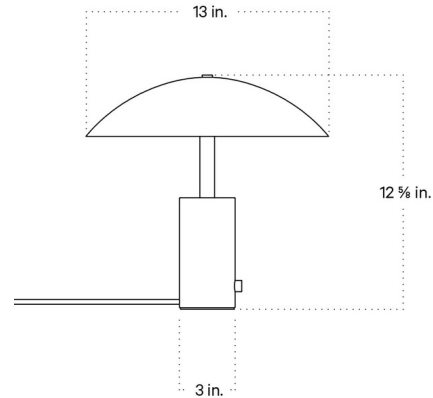

By In Common With

Description

The Arundel Low Table Lamp features a shade that appears to be the tip of a sphere sliced halfway between the center and top of the sphere allowing it to emit more light onto the machined base. Base features an integrated dimmer and the lamp is supplied with 10 feet of cord.

Shown in black / bone

Specifications

COLOR	Bone
BODY FINISH	Black
WATTAGE	12W
DIMMER	Included
DIMENSIONS	13"W x 12.625"H
BULB INCLUDED	3 x G16.5/Candelabra (E12)/4W/120V LED
COUNTRY OF ORIGIN	United States

Technical Information

PRODUCT DIMENSIONS	Cord Length: 120"
LAMP LIFE	30000 hours
COLOR RENDERING	95 CRI
LAMP COLOR	Warm Dim
LUMENS/WATT	165.00
LUMINOUS FLUX	660 lumens

CLICK TO VIEW PRODUCT

Notes: