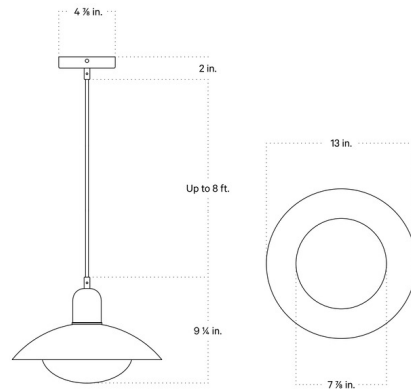

Description

The Arundel Mushroom Pendant features the Arundel shade inverted with a White mushroom diffuser in the center of the light. Note: Cord color varies by finish. Black Cord: Black, Oxide Red, Reed Green, or Peach White Cord: Bone

Shown in black / bone shade

Specifications

COLOR Bone Shade
BODY FINISH Black
WATTAGE 5W
DIMMER Standard 120V
DIMENSIONS 13"W x 9.25"H
BULB INCLUDED 1 x T4/Candelabra (E12)/5W/120V LED
COUNTRY OF ORIGIN United States

Technical Information

PRODUCT DIMENSIONS Canopy: 4.9" diameter
COLOR RENDERING 90 CRI
LAMP COLOR 2700K
LUMENS/WATT 110.00
LUMINOUS FLUX 550 lumens

CLICK TO VIEW PRODUCT

Notes: