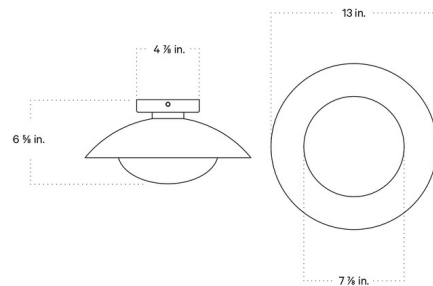

### Description

The Arundel Mushroom Wall / Ceiling Light features the Arundel shade inverted with a White mushroom diffuser in the center of the light. Hardwire and Plug-In variations available. Plug-In version comes with 10ft of cord with a switch located 2 ft. from the plug.

### Specifications

COLOR . . . . . Black Shade  
BODY FINISH . . . . . Black Canopy  
WATTAGE . . . . . 5W  
DIMMER . . . . . Standard 120V  
DIMENSIONS . . . . . 13"W x 13"H x 6.625"D  
BULB INCLUDED . . . . . 1 x LED/GU24/5W/120V LED  
COUNTRY OF ORIGIN . . . . . United States

### Technical Information

PRODUCT DIMENSIONS . . . . . Backplate: 4.9" diameter  
COLOR RENDERING . . . . . 90 CRI  
LAMP COLOR . . . . . 2700K  
LUMENS/WATT . . . . . 110.00  
LUMINOUS FLUX . . . . . 550 lumens