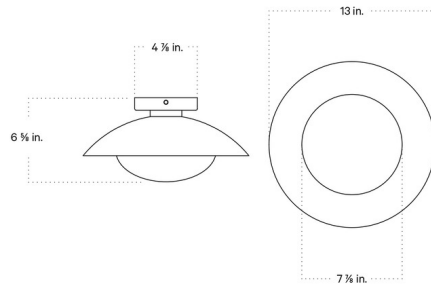

Lightology

lightology.com
866-954-4489
06-04-26

Project: _____

Company: _____

Location: _____ Fixture Type: _____

SPEC #: **ICW960541**

Approved On: _____ Approved By: _____

Arundel Mushroom Surface Mount By In Common With

Description

The Arundel Mushroom Wall / Ceiling Light features the Arundel shade inverted with a White mushroom diffuser in the center of the light. Hardwire and Plug-In variations available. Plug-In version comes with 10ft of cord with a switch located 2 ft. from the plug.

Shown in black canopy / black shade

Specifications

COLOR Black Shade
BODY FINISH Black Canopy
WATTAGE 5W
DIMMER Standard 120V
DIMENSIONS 13"W x 13"H x 6.625"D
BULB INCLUDED 1 x LED/GU24/5W/120V LED
COUNTRY OF ORIGIN United States

Technical Information

PRODUCT DIMENSIONS Backplate: 4.9" diameter
COLOR RENDERING 90 CRI
LAMP COLOR 2700K
LUMENS/WATT 110.00
LUMINOUS FLUX 550 lumens

CLICK TO VIEW PRODUCT

Notes: