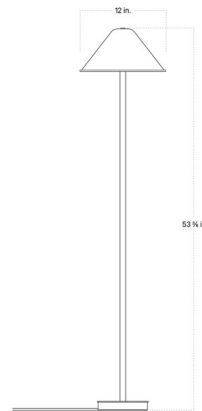

CLICK TO VIEW PRODUCT

Notes: