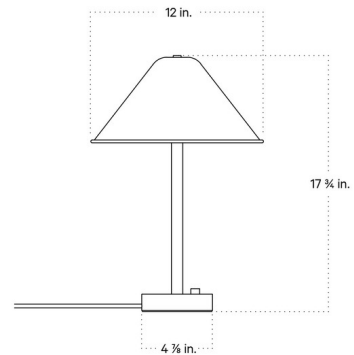

Description

The Eave Table Lamp is all legs with a cute hat. Featuring a tall slender body and a cone shaped shade that is finished on the inside allowing the light to be reflected rather than absorbed by the shade producing a big glow underneath the lamp. Includes 10 feet of cord and a rotary dimmer switch on the base.

Specifications

COLOR Bone Shade
BODY FINISH Black
WATTAGE 8W
DIMMER Included
DIMENSIONS 12"W x 17.75"H
BULB INCLUDED 2 x G16.5/Candelabra (E12)/4W/120V LED
COUNTRY OF ORIGIN United States

Technical Information

PRODUCT DIMENSIONS Cord Length: 120"
LAMP LIFE 30000 hours
COLOR RENDERING 95 CRI
LAMP COLOR Warm Dim
LUMENS/WATT 110.00
LUMINOUS FLUX 440 lumens

Shown in black / bone shade

CLICK TO VIEW PRODUCT

Notes: