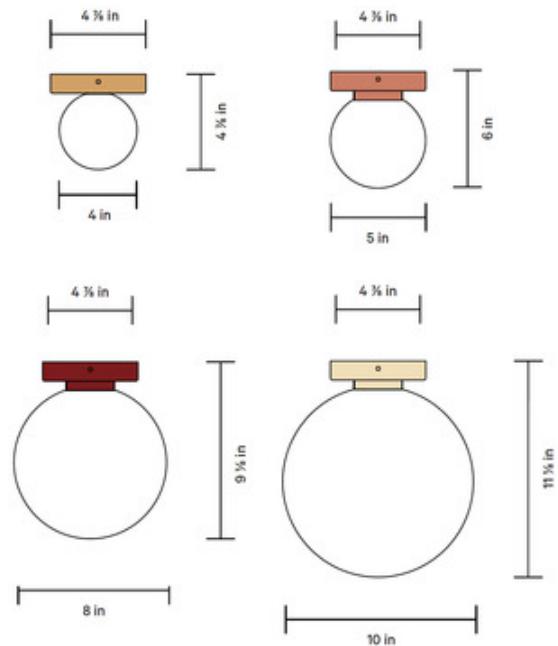

BRAND

In Common With

DESCRIPTION

The Orb Surface Mount features a clean and simple design with a round backplate in a variety of finish options. Paired with a blown Opal glass diffuser. Mount on the wall or the ceiling, anywhere an ambient orb of light is desired.

Shown in: Black / White

| | |
|----------------------|------------------------|
| SHADE COLOR | White |
| BODY FINISH | Black |
| WATTAGE | 5W |
| DIMMER | Standard 120V |
| DIMENSIONS | 4"W x 4.75"H |
| BULB INCLUDED | |
| LAMP | 1 x JCD/C9/5W/120V LED |

Technical Information

| | |
|----------------------|------------|
| LUMINOUS FLUX | 550 lumens |
| LUMENS/WATT | 110.00 |
| LAMP COLOR | 2700K |

SPEC # ICW960601

| COMPANY | PROJECT | FIXTURE TYPE | APPROVED BY | DATE |
|---------|---------|--------------|-------------|------|
| | | | | |