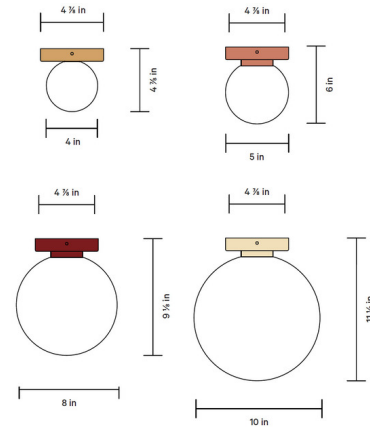

CLICK TO VIEW PRODUCT

Notes: