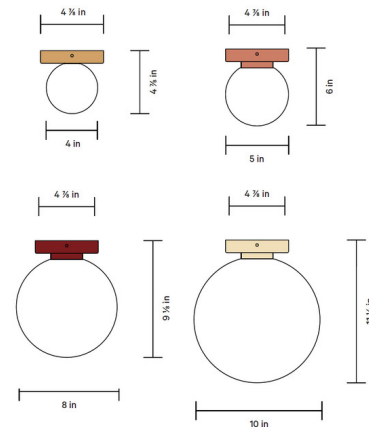

Lightology

lightology.com
866-954-4489
05-22-26

Project: _____
 Company: _____
 Location: _____ Fixture Type: _____
 SPEC #: **ICW960605**
 Approved On: _____ Approved By: _____

Orb Surface Mount By In Common With

Description

The Orb Surface Mount features a clean and simple design with a round backplate in a variety of finish options. Paired with a blown Opal glass diffuser. Mount on the wall or the ceiling, anywhere an ambient orb of light is desired.

Shown in peach / white

Specifications

COLOR	White
BODY FINISH	Peach
WATTAGE	4.5W
DIMMER	Standard 120V
DIMENSIONS	4"W x 4.75"H
BULB INCLUDED	1 x JCD/G9/4.5W/120V LED
COUNTRY OF ORIGIN	United States

Technical Information