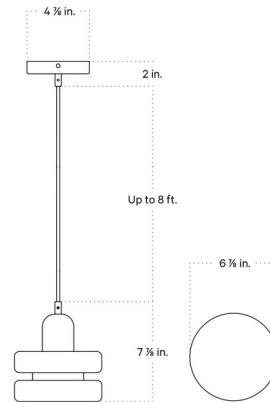

Specifications

COLOR	White
BODY FINISH	Black
WATTAGE	8.5W
DIMMER	Standard 120V
DIMENSIONS	6.875"W x 7.875"H
BULB INCLUDED	1 x T4/Candelabra (E12)/8.5W/120V LED
COUNTRY OF ORIGIN	United States

Technical Information

PRODUCT DIMENSIONS	Canopy: 4.9" diameter
COLOR RENDERING	90 CRI
LAMP COLOR	2700K
LUMENS/WATT	100.00
LUMINOUS FLUX	850 lumens

Shown in black / white

CLICK TO VIEW PRODUCT

Notes: