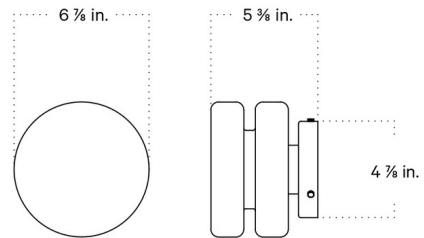

Description

The Puck Surface Mount features stunning handblown double stacked White Glass shades complemented by a Steel canopy. Plug-In version has option for an On/Off Inline switch or a Dimmer Inline Switch.

Shown in oxide red / white

Specifications

COLOR White
BODY FINISH Oxide Red
WATTAGE 5W
DIMMER Standard 120V
DIMENSIONS 6.875"W x 6.875"H x 5.375"D
BULB INCLUDED 1 x LED/GU24/5W/120V LED
COUNTRY OF ORIGIN United States