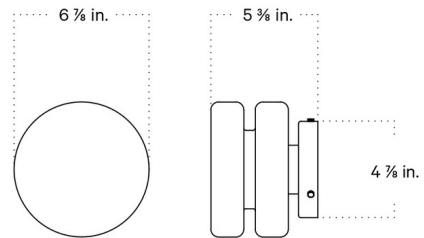

Description

The Puck Surface Mount features stunning handblown double stacked White Glass shades complemented by a Steel canopy. Plug-In version has option for an On/Off Inline switch or a Dimmer Inline Switch.

Shown in reed green / white

Specifications

COLOR White
BODY FINISH Reed Green
WATTAGE 5W
DIMMER Standard 120V
DIMENSIONS 6.875"W x 6.875"H x 5.375"D
BULB INCLUDED 1 x LED/GU24/5W/120V LED
COUNTRY OF ORIGIN United States

Technical Information

PRODUCT DIMENSIONS Canopy: 4.9" diameter
COLOR RENDERING 90 CRI
LAMP COLOR 2700K
LUMENS/WATT 110.00
LUMINOUS FLUX 550 lumens

CLICK TO VIEW PRODUCT

Notes: