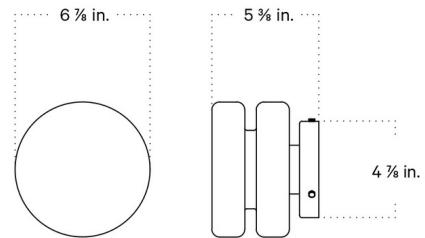

### Specifications

COLOR . . . . . White  
BODY FINISH . . . . . Reed Green  
WATTAGE . . . . . 5W  
DIMMER . . . . . Standard 120V  
DIMENSIONS . . . . . 6.875"W x 6.875"H x 5.375"D  
BULB INCLUDED . . . . . 1 x LED/GU24/5W/120V LED  
COUNTRY OF ORIGIN . . . . . United States

### Technical Information

PRODUCT DIMENSIONS . . . . . Canopy: 4.9" diameter  
COLOR RENDERING . . . . . 90 CRI  
LAMP COLOR . . . . . 2700K  
LUMENS/WATT . . . . . 110.00  
LUMINOUS FLUX . . . . . 550 lumens