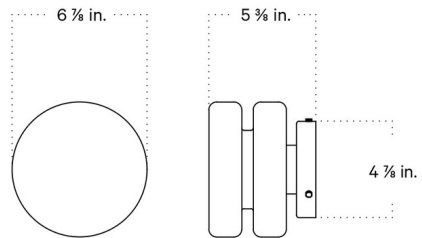

Specifications

COLOR White
BODY FINISH Reed Green
WATTAGE 5W
DIMMER Standard 120V
DIMENSIONS 6.875"W x 6.875"H x 5.375"D
BULB INCLUDED 1 x LED/GU24/5W/120V LED
COUNTRY OF ORIGIN United States

Technical Information

PRODUCT DIMENSIONS Canopy: 4.9" diameter
COLOR RENDERING 90 CRI
LAMP COLOR 2700K
LUMENS/WATT 110.00
LUMINOUS FLUX 550 lumens

Shown in reed green / white

CLICK TO VIEW PRODUCT

Notes: