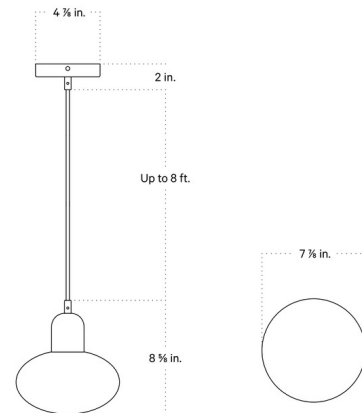

Specifications

COLOR White
BODY FINISH Black
WATTAGE 5W
DIMMER Standard 120V
DIMENSIONS 7.875"W x 8.625"H
BULB INCLUDED 1 x T4/Candelabra (E12)/5W/120V LED
COUNTRY OF ORIGIN United States

Technical Information

PRODUCT DIMENSIONS Cord Length: 96"
COLOR RENDERING 90 CRI
LAMP COLOR 2700K
LUMENS/WATT 110.00
LUMINOUS FLUX 550 lumens

Shown in black / white

CLICK TO VIEW PRODUCT

Notes: