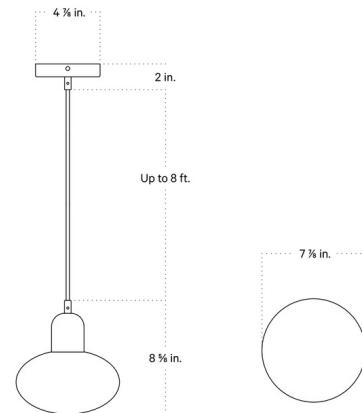

### Specifications

COLOR	White
BODY FINISH	Black
WATTAGE	5W
DIMMER	Standard 120V
DIMENSIONS	7.875"W x 8.625"H
BULB INCLUDED	1 x T4/Candelabra (E12)/5W/120V LED
COUNTRY OF ORIGIN	United States

### Technical Information

PRODUCT DIMENSIONS	Cord Length: 96"
COLOR RENDERING	.90 CRI
LAMP COLOR	2700K
LUMENS/WATT	.110.00
LUMINOUS FLUX	550 lumens

Shown in black / white

CLICK TO VIEW PRODUCT

Notes: