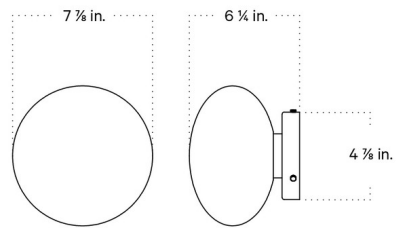

Specifications

COLOR . . . . . White
BODY FINISH . . . . . Black
WATTAGE 5W
DIMMER . . . . . Standard 120V
DIMENSIONS . . . . . 7.875"W x 7.875"H x 6.25"D
BULB INCLUDED . . . . . 1 x LED/GU24/5W/120V LED
COUNTRY OF ORIGIN . . . . . United States

Technical Information

COLOR RENDERING . . . . . 90 CRI
LAMP COLOR 2700K
LUMENS/WATT 110.00
LUMINOUS FLUX . . . . . 550 lumens

CLICK TO VIEW PRODUCT

Notes: