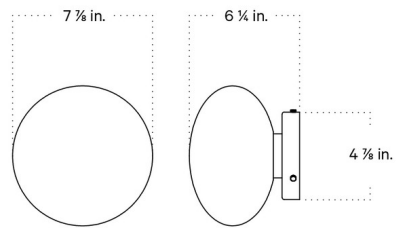

## Mushroom Surface Mount By In Common With

### Specifications

COLOR . . . . . White  
BODY FINISH . . . . . Black  
WATTAGE . . . . . 5W  
DIMMER . . . . . Standard 120V  
DIMENSIONS . . . . . 7.875"W x 7.875"H x 6.25"D  
BULB INCLUDED . . . . . 1 x LED/GU24/5W/120V LED  
COUNTRY OF ORIGIN . . . . . United States