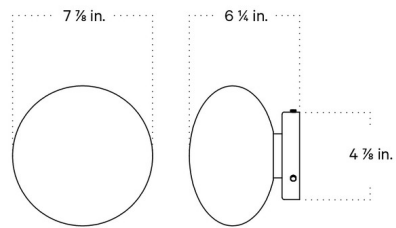

By In Common With

Description

The Mushroom Surface Mount brings a playful vibe into a variety of spaces. The White glass diffuser is paired with a machined steel cylindrical base. Each diffuser is handmade so slight variations are normal and add to the appeal. Plug-In version has option for an On/Off Inline switch or a Dimmer Inline Switch.

Shown in black / white

Specifications

COLOR White
BODY FINISH Black
WATTAGE 5W
DIMMER Standard 120V
DIMENSIONS 7.875"W x 7.875"H x 6.25"D
BULB INCLUDED 1 x LED/GU24/5W/120V LED
COUNTRY OF ORIGIN United States