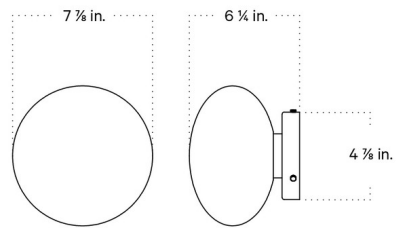

## Mushroom Surface Mount By In Common With

### Specifications

COLOR . . . . . White  
BODY FINISH . . . . . Oxide Red  
WATTAGE . . . . . 5W  
DIMMER . . . . . Standard 120V  
DIMENSIONS . . . . . 7.875"W x 7.875"H x 6.25"D  
BULB INCLUDED . . . . . 1 x LED/GU24/5W/120V LED  
COUNTRY OF ORIGIN . . . . . United States