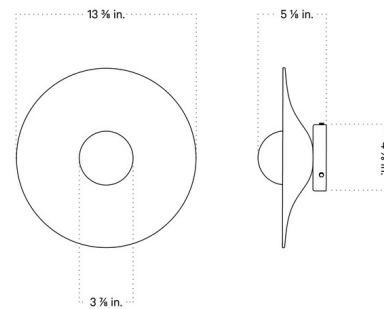

### Specifications

COLOR . . . . . Tan Clay  
BODY FINISH . . . . . Black Canopy  
WATTAGE . . . . . 4.5W  
DIMMER . . . . . Standard 120V  
DIMENSIONS . . . . . 13.375"W x 13.375"H x 5.125"D  
BULB INCLUDED . . . . . 1 x JCD/G9/4.5W/120V LED  
COUNTRY OF ORIGIN . . . . . United States