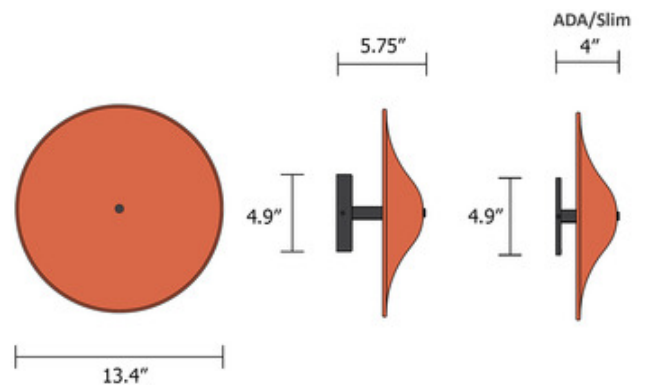

COMPANY	PROJECT	FIXTURE TYPE	APPROVED BY	DATE