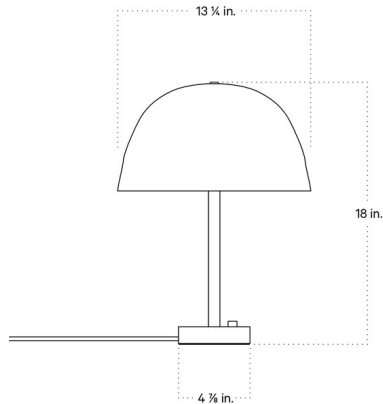

Lightology

lightology.com
866-954-4489
07-03-26

Project: _____

Company: _____

Location: _____ Fixture Type: _____

SPEC #: **ICW960694**

Approved On: _____ Approved By: _____

Dome Table Lamp By In Common With

Description

The Dome Table Lamp has a soft yet serious look inspired by traditional coil pots where ropes of clay are stacked then smothered with clay. An integrated dimmer is located on the base for easy access. Note: Due to the handmade nature of this product, dimensions may vary within one inch.

Shown in black / tan clay shade

Specifications

COLOR	Tan Clay Shade
BODY FINISH	Black
WATTAGE	8W
DIMMER	Included
DIMENSIONS	13.25"W x 18"H
BULB INCLUDED	2 x G16.5/Candelabra (E12)/4W/120V LED
COUNTRY OF ORIGIN	United States

Technical Information

PRODUCT DIMENSIONS	Cord Length: 120"
LAMP LIFE	30000 hours
COLOR RENDERING	95 CRI
LAMP COLOR	Warm Dim
LUMENS/WATT	110.00
LUMINOUS FLUX	440 lumens

CLICK TO VIEW PRODUCT

Notes: