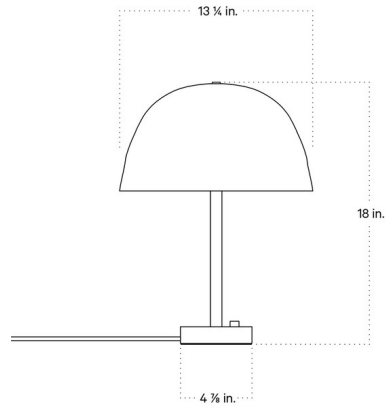

Lightology

lightology.com
866-954-4489
04-28-26

Project: _____

Company: _____

Location: _____ Fixture Type: _____

SPEC #: **ICW960696**

Approved On: _____ Approved By: _____

Dome Table Lamp By In Common With

Description

The Dome Table Lamp has a soft yet serious look inspired by traditional coil pots where ropes of clay are stacked then smothered with clay. An integrated dimmer is located on the base for easy access. Note: Due to the handmade nature of this product, dimensions may vary within one inch.

Shown in black / black clay shade

Specifications

COLOR	Black Clay Shade
BODY FINISH	Black
WATTAGE	8W
DIMMER	Included
DIMENSIONS	13.25"W x 18"H
BULB INCLUDED	2 x G16.5/Candelabra (E12)/4W/120V LED
COUNTRY OF ORIGIN	United States