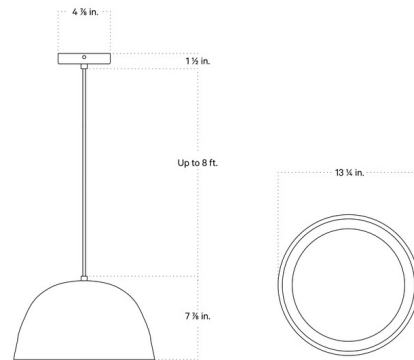

## Dome Pendant By In Common With

### Specifications

COLOR . . . . . Black Clay Shade  
BODY FINISH . . . . . Black  
WATTAGE . . . . . 6W  
DIMMER . . . . . Standard 120V  
DIMENSIONS . . . . . 13.25"W x 7.875"H  
BULB INCLUDED . . . . . 1 x JCD/G9/6W/120V LED  
COUNTRY OF ORIGIN . . . . . United States