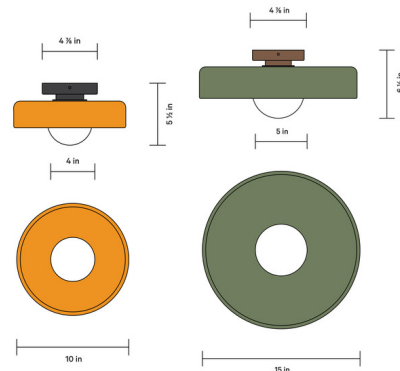

### Specifications

COLOR . . . . . Sandblasted White  
BODY FINISH . . . . . Black Canopy  
WATTAGE . . . . . 5W  
DIMMER . . . . . Standard 120V  
DIMENSIONS . . . . . 10"W x 10"H x 5.5"D  
BULB INCLUDED . . . . . 1 x LED/GU24/5W/120V LED  
COUNTRY OF ORIGIN . . . . . United States