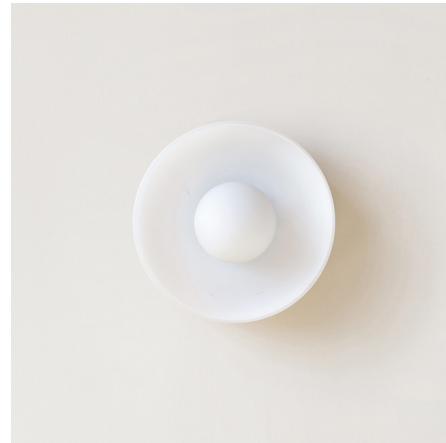

Lightology

lightology.com
866-954-4489
04-06-26

Project: _____

Company: _____

Location: _____ Fixture Type: _____

SPEC #: **ICW960752**

Approved On: _____ Approved By: _____

Disc Orb Surface Mount By In Common With

Description

The Disc Orb Surface Mount is both decorative and functional, adding a sculptural element to any space in your home. All shade color options feature a White Frosted glass orb diffuser which casts a soft, ambient glow across your space.

Specifications

COLOR . . . . . Sandblasted White
BODY FINISH . . . . . Black Canopy
WATTAGE 5W
DIMMER . . . . . Standard 120V
DIMENSIONS . . . . . 10"W x 10"H x 5.5"D
BULB INCLUDED . . . . . 1 x LED/GU24/5W/120V LED
COUNTRY OF ORIGIN . . . . . United States

Technical Information

COLOR RENDERING . . . . . 90 CRI
LAMP COLOR 2700K
LUMENS/WATT 110.00
LUMINOUS FLUX . . . . . 550 lumens

Shown in black canopy / sandblasted white