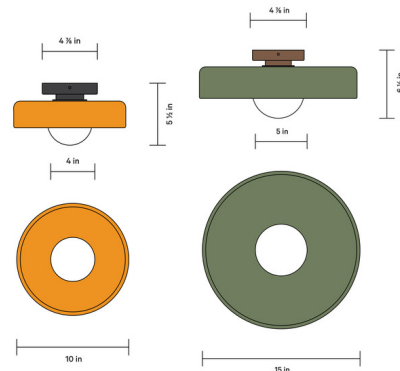

Specifications

COLOR Sandblasted White
BODY FINISH Black Canopy
WATTAGE 5W
DIMMER Standard 120V
DIMENSIONS 10"W x 10"H x 5.5"D
BULB INCLUDED 1 x LED/GU24/5W/120V LED
COUNTRY OF ORIGIN United States

Technical Information

COLOR RENDERING 90 CRI
LAMP COLOR 2700K
LUMENS/WATT 110.00
LUMINOUS FLUX 550 lumens

Shown in black canopy / sandblasted white

CLICK TO VIEW PRODUCT

Notes: