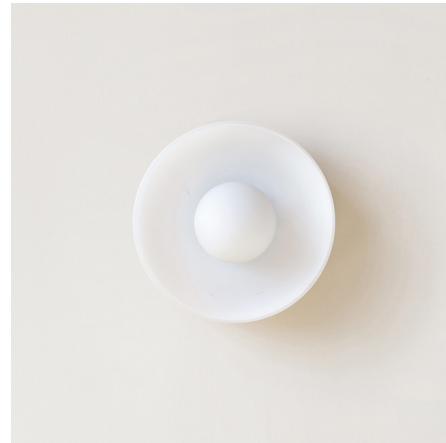

## Disc Orb Surface Mount By In Common With

### Description

The Disc Orb Surface Mount is both decorative and functional, adding a sculptural element to any space in your home. All shade color options feature a White Frosted glass orb diffuser which casts a soft, ambient glow across your space.

### Specifications

COLOR . . . . . Sandblasted White  
BODY FINISH . . . . . Black Canopy  
WATTAGE . . . . . 5W  
DIMMER . . . . . Standard 120V  
DIMENSIONS . . . . . 10"W x 10"H x 5.5"D  
BULB INCLUDED . . . . . 1 x LED/GU24/5W/120V LED  
COUNTRY OF ORIGIN . . . . . United States