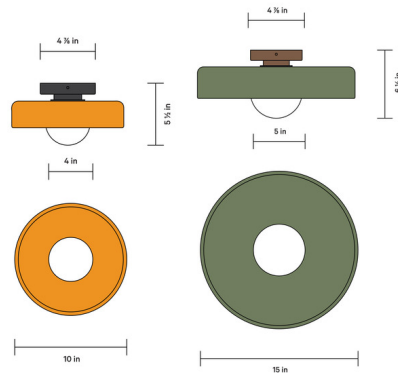

CLICK TO VIEW PRODUCT

Notes: