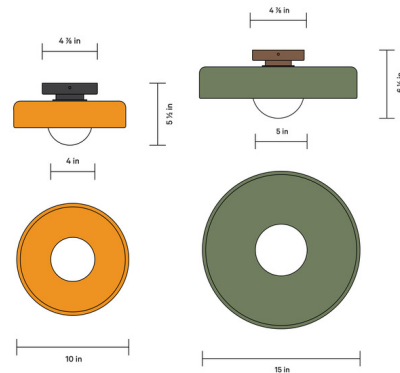

CLICK TO VIEW PRODUCT

Notes: