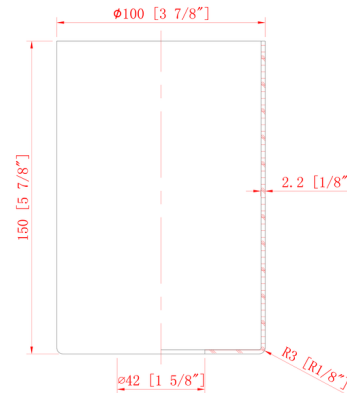

Description

The Saloon Trio Chandelier brings a clean farmhouse look to a variety of interior spaces. A trio of smooth Matte Black frames, held by metal straps, is highlighted by Matte White glass cylinder shades or bare bulbs. Available with Incandescent or LED lighting. Canopy: 5 inch diameter. Damp location rated. UL listed.

Shown in matte black / matte white

FROST CYLINDER GLASS

Specifications

COLOR	Matte White
BODY FINISH	Matte Black
WATTAGE	162W
DIMMER	Standard 120V
DIMENSIONS	40"W x 48"H
BULB NOT INCLUDED	18 x Edison/Medium (E26)/9W/120V Incandescent
COUNTRY OF ORIGIN	China

Technical Information

PRODUCT DIMENSIONS	Chain Length: 36"
LAMP LIFE	2000 hours

CLICK TO VIEW PRODUCT

Notes: