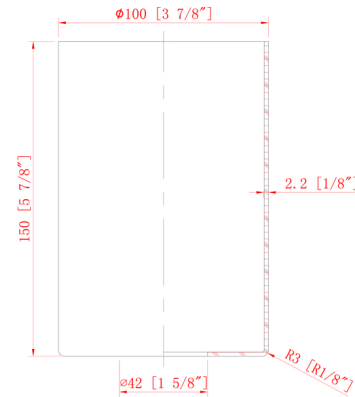

Specifications

COLOR Clear
 BODY FINISH Matte Black
 WATTAGE 81W
 DIMMER Standard 120V
 DIMENSIONS 30"W x 39"H
 BULB NOT INCLUDED 9 x Edison/Medium (E26)/9W/120V Incandescent
 COUNTRY OF ORIGIN China

Technical Information

PRODUCT DIMENSIONS Chain Length: 36"
 LAMP LIFE 2000 hours
 LAMP COLOR 2200K

Shown in matte black / clear

FROST CYLINDER GLASS

CLICK TO VIEW PRODUCT

Notes: