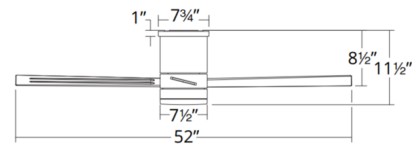

CLICK TO VIEW PRODUCT

Notes: