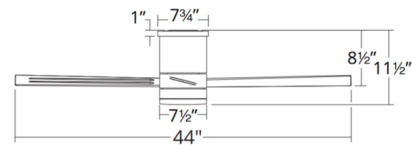

CLICK TO VIEW PRODUCT

Notes: