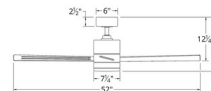

### Specifications

BLADE COLOR	N/A
BODY FINISH	Bronze
WATTAGE	20W
DIMMER	Included
DIMENSIONS	44"W x 15"H
INTEGRATED LED MODULE	1 x LED/20W/120V LED

### Technical Information

LAMP LIFE	50000 hours
BEAM ANGLE	35°
COLOR RENDERING	90 CRI
LAMP COLOR	3500K
LUMENS/WATT	80.00
LUMINOUS FLUX	1600 lumens

Shown in bronze

CLICK TO VIEW PRODUCT

Notes: