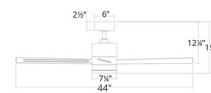

### Specifications

BLADE COLOR	N/A
BODY FINISH	Bronze
WATTAGE	20W
DIMMER	Included
DIMENSIONS	44"W x 15"H
INTEGRATED LED MODULE	1 x LED/20W/120V LED

### Technical Information

LAMP LIFE	50000 hours
BEAM ANGLE	35°
COLOR RENDERING	90 CRI
LAMP COLOR	3500K
LUMENS/WATT	80.00
LUMINOUS FLUX	1600 lumens

Shown in bronze

CLICK TO VIEW PRODUCT

Notes: