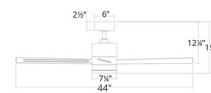

CLICK TO VIEW PRODUCT

Notes: