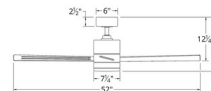

CLICK TO VIEW PRODUCT

Notes: