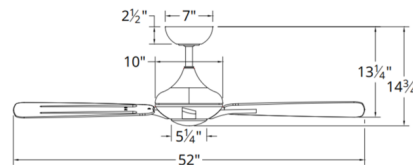

### Specifications

BLADE COLOR	N/A
BODY FINISH	Matte Black
WATTAGE	14W
DIMMER	Included
DIMENSIONS	52"W x 14.7"H
INTEGRATED LED MODULE	1 x LED/14W/120V LED

### Technical Information

LAMP LIFE	50000 hours
BEAM ANGLE	35°
COLOR RENDERING	90 CRI
LAMP COLOR	3500K
LUMENS/WATT	79.29
LUMINOUS FLUX	1110 lumens

Shown in matte black

CLICK TO VIEW PRODUCT

Notes: