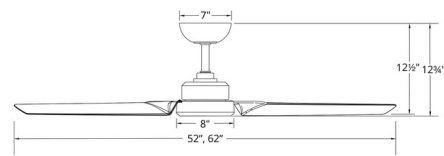

By Modern Forms

Description

The Roboto Ceiling Fan is available in Matte Black, Oil Rubbed Bronze, Matte White, or Titanium Silver. 125 x 20 sensorless DC motor with 14 degree pitch and 52 inch or 62 inch sweep. Modern Forms fans pair with smart home tech including Google Assistant, Amazon Alexa, and Samsung Smart Things. Free app download: Sync with Modern Forms app to control fan speed and use smart features. Includes Bluetooth remote control and a 6 inch downrod. Optional Bluetooth wall control sold separately. Slope ceiling adaptable up to 30 degrees. For slopes 31-45 degrees, Slope Ceiling Fan Kit available, sold separately. UL listed, wet locations. Energy Star. Title 20 and Title 24/JA8 compliant.

Shown in oil rubbed bronze

Specifications

BLADE COLOR	N/A
BODY FINISH	Oil Rubbed Bronze
WATTAGE	N/A
DIMMER	N/A
DIMENSIONS	52"W x 12.75"H
BULB	N/A
COUNTRY OF ORIGIN	China

CLICK TO VIEW PRODUCT

Notes: