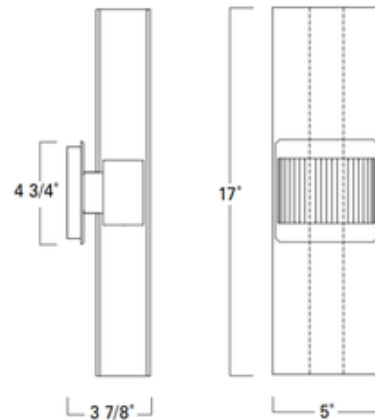

BRAND

Norwell Lighting

DESCRIPTION

Gem Wall Sconce features Brushed Nickel or Chrome finish with a Clear Acrylic diffuser. ADA. UL listed for Damp location.

Shown in: Chrome / Clear

SHADE COLOR	Clear
BODY FINISH	Chrome
WATTAGE	16W
DIMMER	Standard 120V
DIMENSIONS	5"W x 17"H x 3.875"D
INTEGRATED LED MODULE	
LAMP	1 x LED/16W/120V LED

Technical Information

LUMINOUS FLUX	1500 lumens
LUMENS/WATT	93.75
LAMP COLOR	3000K

SPEC # NRW961505

Top View

COMPANY	PROJECT	FIXTURE TYPE	APPROVED BY	DATE