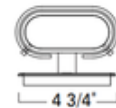

Technical Information

LUMINOUS FLUX	1500 lumens
LUMENS/WATT	93.75
LAMP COLOR	3000K

SPEC # NRW961505

Top View

COMPANY	PROJECT	FIXTURE TYPE	APPROVED BY	DATE