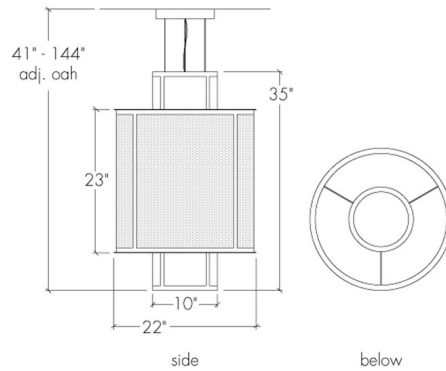

Description

The Duo Inner Cylinder Pendant brings a clean detailed look to a variety of interior styles. The slim inner cylinder is complemented by a patterned band that casts unique lighting across your space. Options include an Opal acrylic, Faux Alabaster, or White Swirl cylinder and a band with a Round, Angles, or Cloverleaf pattern in a Black, Satin Pewter, Dark Iron, Cast Bronze, or Bronze Age finish. Available with Incandescent or integrated LED lamping options. Canopy: 6 inch diameter. Made in the USA. Damp location rated. UL and cUL listed.

Shown in black / opal

Specifications

COLOR	Opal
BODY FINISH	Black
WATTAGE	540W
DIMMER	Standard 120V
DIMENSIONS	22"W x 35"H
BULB NOT INCLUDED	9 x A19/Medium (E26)/60W/120V Incandescent
OTHER BULB OPTIONS	9 x A19/Medium (E26)/120V LED
COUNTRY OF ORIGIN	United States

Technical Information

PRODUCT DIMENSIONS Min/Max Overall Height: 41" - 144"

CLICK TO VIEW PRODUCT

Notes: