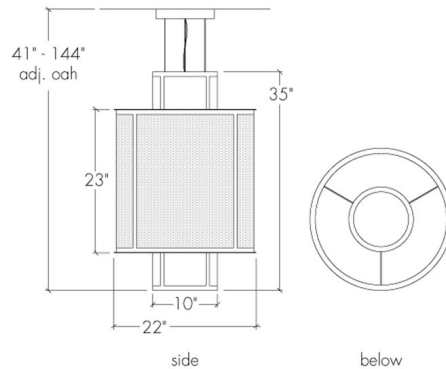

Description

The Duo Inner Cylinder Pendant brings a clean detailed look to a variety of interior styles. The slim inner cylinder is complemented by a patterned band that casts unique lighting across your space. Options include an Opal acrylic, Faux Alabaster, or White Swirl cylinder and a band with a Round, Angles, or Cloverleaf pattern in a Black, Satin Pewter, Dark Iron, Cast Bronze, or Bronze Age finish. Available with Incandescent or integrated LED lamping options. Canopy: 6 inch diameter. Made in the USA. Damp location rated. UL and cUL listed.

Shown in black / opal

Specifications

COLOR	Opal
BODY FINISH	Black
WATTAGE	540W
DIMMER	Standard 120V
DIMENSIONS	22"W x 35"H
BULB NOT INCLUDED	9 x A19/Medium (E26)/60W/120V Incandescent
OTHER BULB OPTIONS	9 x A19/Medium (E26)/120V LED
COUNTRY OF ORIGIN	United States

Technical Information

PRODUCT DIMENSIONS Min/Max Overall Height: 41" - 144"

CLICK TO VIEW PRODUCT

Notes: