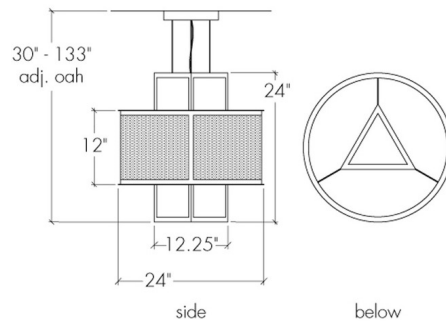

Description

The Duo Inner Triangle Pendant brings a clean detailed look to a variety of interior styles. The framed inner triangular shaped diffuser is complemented by a patterned band that casts unique lighting across your space. Options include an Opal acrylic, Faux Alabaster, or White Swirl diffuser and a band with a Round, Angles, or Cloverleaf pattern in a Black, Satin Pewter, Dark Iron, Cast Bronze, or Bronze Age finish. Available with Incandescent or integrated LED lamping options. Canopy: 6 inch diameter. Made in the USA. Damp location rated. UL and cUL listed.

Shown in black / opal

Specifications

COLOR	Opal
BODY FINISH	Black
WATTAGE	360W
DIMMER	Standard 120V
DIMENSIONS	24\"W x 24\"H
BULB NOT INCLUDED	6 x A19/Medium (E26)/60W/120V Incandescent
OTHER BULB OPTIONS	6 x A19/Medium (E26)/120V LED
COUNTRY OF ORIGIN	United States

Technical Information

PRODUCT DIMENSIONS Min/Max Overall Height: 30\" - 133\"

CLICK TO VIEW PRODUCT

Notes: