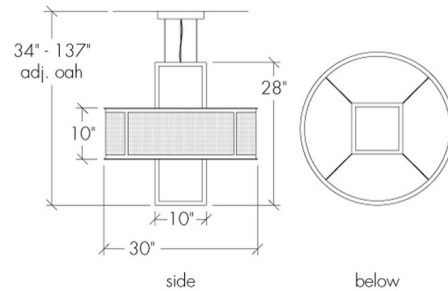

Description

The Duo Inner Square Pendant brings a clean detailed look to a variety of interior styles. The framed inner square shaped diffuser is complemented by a patterned band that casts unique lighting across your space. Options include an Opal acrylic, Faux Alabaster, or White Swirl diffuser and a band with a Cloverleaf, Round, or Angles pattern in a Black, Satin Pewter, Dark Iron, Cast Bronze, or Bronze Age finish. Available with Incandescent or integrated LED lamping options. Canopy: 6 inch diameter. Made in the USA. Damp location rated. UL and cUL listed.

Shown in black / opal

Specifications

COLOR	Opal
BODY FINISH	Black
WATTAGE	360W
DIMMER	Standard 120V
DIMENSIONS	30"W x 28"H
BULB NOT INCLUDED	6 x A19/Medium (E26)/60W/120V Incandescent
OTHER BULB OPTIONS	6 x A19/Medium (E26)/120V LED
COUNTRY OF ORIGIN	United States

Technical Information

PRODUCT DIMENSIONS Min/Max Overall Height: 34" - 137"

CLICK TO VIEW PRODUCT

Notes: