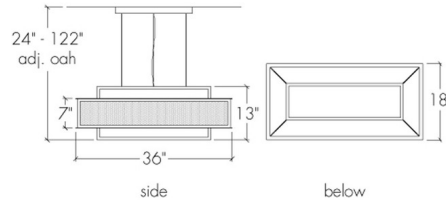

Description

The Duo Linear Pendant brings a clean detailed look to a variety of interior styles. The framed inner rectangle shaped diffuser is complemented by a patterned band that casts unique lighting across your space. Options include a White Swirl, Opal acrylic, or Faux Alabaster diffuser and a band with a Round, Angles, or Cloverleaf pattern in a Satin Pewter, Black, Dark Iron, Cast Bronze, or Bronze Age finish. Available with Incandescent or integrated LED lighting options. Canopy: 12 x 6 inch rectangle. Made in the USA. Damp location rated. UL and cUL listed.

Shown in satin pewter / white swirl

Specifications

COLOR	White Swirl
BODY FINISH	Satin Pewter
WATTAGE	240W
DIMMER	Standard 120V
DIMENSIONS	36\"L x 18\"W x 13\"H
BULB NOT INCLUDED	4 x A19/Medium (E26)/60W/120V Incandescent
OTHER BULB OPTIONS	4 x A19/Medium (E26)/120V LED
COUNTRY OF ORIGIN	United States

Technical Information

PRODUCT DIMENSIONS Min/Max Overall Height: 24\" - 122\"

CLICK TO VIEW PRODUCT

Notes: