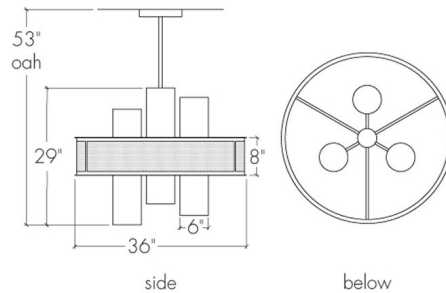

Description

The Duo Trio Cylinder Pendant brings a clean contemporary look to a variety of interior styles. Each of the three cylindrical diffusers have a band around the middle with an Opal, White Swirl, or Faux Alabaster acrylic diffuser and is complemented by a large drum shade with a pattern in Round, Angles, or Cloverleaf. Available in a Bronze Age, Satin Pewter, Black, Dark Iron, or Cast Bronze finish. Canopy: 6 inch diameter. Fixed Stem Length. Made in the USA. Damp location rated. UL and cUL listed.

Shown in bronze age / opal

Specifications

COLOR	Opal
BODY FINISH	Bronze Age
WATTAGE	48W
DIMMER	Standard 120V
DIMENSIONS	36"W x 29"H
BULB NOT INCLUDED	6 x A19/Medium (E26)/8W/120V LED
OTHER BULB OPTIONS	6 x A19/Medium (E26)/120V LED 6 x A19/Medium (E26)/60W/120V Incandescent
COUNTRY OF ORIGIN	United States

Technical Information

PRODUCT DIMENSIONS	Overall Height: 53"
--------------------	---------------------

CLICK TO VIEW PRODUCT

Notes: