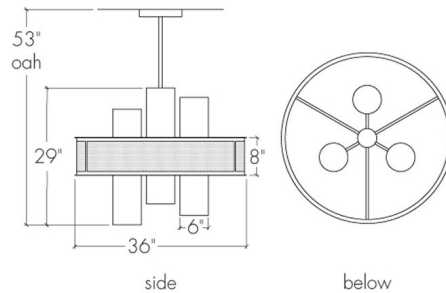

Specifications

COLOR	Opal
BODY FINISH	Bronze Age
WATTAGE	48W
DIMMER	Standard 120V
DIMENSIONS	36"W x 29"H
BULB NOT INCLUDED	6 x A19/Medium (E26)/8W/120V LED
OTHER BULB OPTIONS	6 x A19/Medium (E26)/120V LED 6 x A19/Medium (E26)/60W/120V Incandescent
COUNTRY OF ORIGIN	United States

Technical Information

PRODUCT DIMENSIONS	Overall Height: 53"

CLICK TO VIEW PRODUCT

Notes: