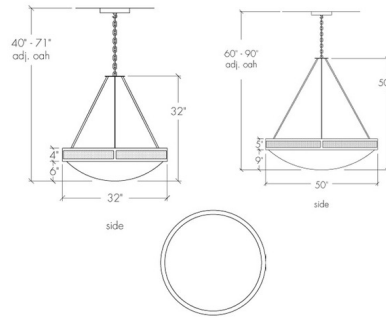

Description

The Duo Bowl Pendant brings a clean detailed look to a variety of interior styles. The bowl shaped diffuser is complemented by a patterned band that casts unique lighting across your space. Options include an Opal acrylic, Faux Alabaster, or White Swirl diffuser and band with a Round, Angles, or Cloverleaf pattern in a Cast Bronze, Black, Satin Pewter, Dark Iron, or Bronze Age finish. Available with Incandescent or integrated LED lamping options. Canopy: 8 inch diameter. Made in the USA. Damp location rated. UL and cUL listed.

Shown in bronze age / white swirl

Specifications

COLOR	White Swirl
BODY FINISH	Bronze Age
WATTAGE	240W
DIMMER	Standard 120V
DIMENSIONS	32"W x 32"H
BULB NOT INCLUDED	4 x A19/Medium (E26)/60W/120V Incandescent
OTHER BULB OPTIONS	4 x A19/Medium (E26)/120V LED
COUNTRY OF ORIGIN	United States

Technical Information

PRODUCT DIMENSIONS Min/Max Overall Height: 40" - 71"

CLICK TO VIEW PRODUCT

Notes: