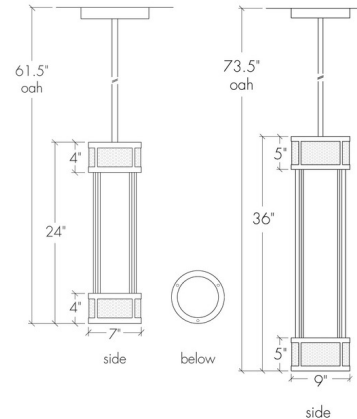

Description

The Duo Banded Cylinder Pendant brings a clean detailed look to a variety of interior styles. The cylindrical diffuser is complemented by a patterned band on the top and bottom that casts unique lighting across your space. Options include an Opal acrylic, Faux Alabaster, or White Swirl diffuser and bands with a Round, Angles, or Cloverleaf pattern in a Cast Bronze, Black, Satin Pewter, Dark Iron, or Bronze Age finish. Available in two sizes. Canopy: 6 inch diameter. Made in the USA. Damp location rated. UL and cUL listed.

Shown in cast bronze / opal

Specifications

COLOR	Opal
BODY FINISH	Cast Bronze
WATTAGE	31W
DIMMER	0-10V
DIMENSIONS	7"W x 24"H
INTEGRATED LED MODULE	1 x LED/31W/120-277V LED
COUNTRY OF ORIGIN	United States

Technical Information

PRODUCT DIMENSIONS	Overall Height: 61.5"
LUMENS/WATT	167.81
LUMINOUS FLUX	5202 lumens

CLICK TO VIEW PRODUCT

Notes: