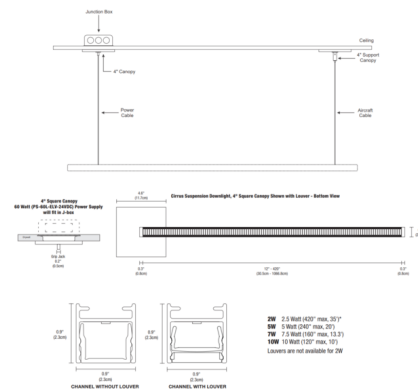

Shown in satin nickel / white lens