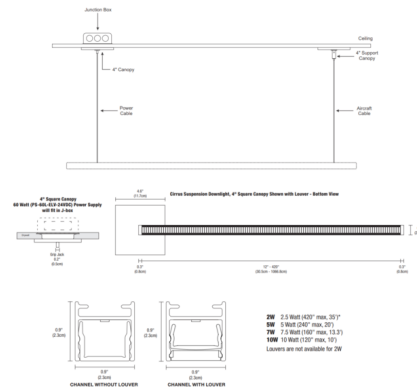

### Description

The Cirrus Remote Power D1 Lens Linear Downlight Suspension with End Feed and Square Canopy is a linear LED fixture that offers direct light in a clean, contemporary style. Available in various increments from 36 to 420 inches with a diffused white 100 degree beam spread lens or 60 degree clear frosted lens, optional black or white louver, a variety of finishes, four wattage options, and a spectrum of color temperature options. Chrome finish available up to 84 inch length. Includes one 4 inch square canopy and 12 foot adjustable coaxial cables. Additional aircraft cables are included for support when fixture exceeds 72 inches. Note: Canopy mounts to a standard junction box either using the PS-60L-ELV-24VDC (50 Watt 24 Volt DC Power Supply) which fits inside junction box, or from a 24VDC remote Universal (UNI) power supply. Universal dimming with UNI power supply (TRIAC/ELV/0-10V). ELV dimming with PS-60L-ELV power supply. Power supply, dimmer control, and optional accessories sold separately. Note: Title 24 compliant when used with 2700K color temperature and a Universal power supply. Product is built to order.

### Specifications

COLOR	White Lens
BODY FINISH	Satin Nickel
WATTAGE	6W
DIMMER	Dimmable
DIMENSIONS	36"L x 0.9"W x 0.9"H
INTEGRATED LED MODULE	3 x LED/2W/24V LED

### Technical Information

LAMP LIFE	50000 hours
BEAM ANGLE	100°
COLOR RENDERING	95 CRI
LAMP COLOR	2700K
LUMENS/WATT	106.50
LUMINOUS FLUX	213 lumens

Shown in satin nickel / white lens

CLICK TO VIEW PRODUCT