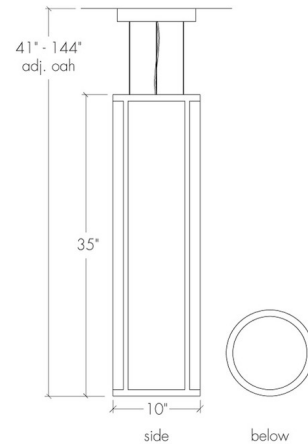

Description

The Duo Cylindrical Pendant brings a clean contemporary look to a variety of interior styles. The framed cylindrical diffuser is complemented with a White Swirl, Opal, or Faux Alabaster acrylic diffuser and a Satin Pewter, Black, Dark Iron, Cast Bronze, or Bronze Age finish. Available with Incandescent or integrated LED lamping options. Canopy: 6 inch diameter. Made in the USA. Damp location rated. UL and cUL listed.

Shown in satin pewter / white swirl

Specifications

COLOR	White Swirl
BODY FINISH	Satin Pewter
WATTAGE	540W
DIMMER	Standard 120V
DIMENSIONS	10"W x 35"H
BULB NOT INCLUDED	9 x A19/Medium (E26)/60W/120V Incandescent
OTHER BULB OPTIONS	9 x A19/Medium (E26)/120V LED
COUNTRY OF ORIGIN	United States

Technical Information

PRODUCT DIMENSIONS	Min/Max Overall Height: 41" - 144"
--------------------	------------------------------------

CLICK TO VIEW PRODUCT

Notes: