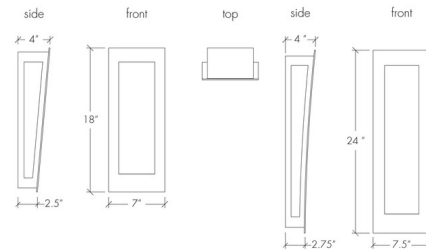

Description

The Eo Wave Wall Sconce brings a clean architectural look to a variety of interior spaces. The rectangular shaped diffuser is complemented by a metal frame and accent panel on a slight angle, to bring a subtly cool vibe in your room. Options include a White Swirl, Opal, or Faux Alabaster acrylic diffuser and Dark Iron, Cast Bronze, Satin Pewter, Black, or Bronze Age finish. Available in two sizes with Standard Incandescent or 0-10V dimming options. ADA compliant. Damp location rated. Made in the USA. UL and cUL listed.

Shown in dark iron / white swirl

Specifications

COLOR	White Swirl
BODY FINISH	Dark Iron
WATTAGE	8W
DIMMER	Low Voltage Electronic
DIMENSIONS	7"W x 18"H x 4"D
INTEGRATED LED MODULE	1 x LED/8W/120V LED
COUNTRY OF ORIGIN	United States