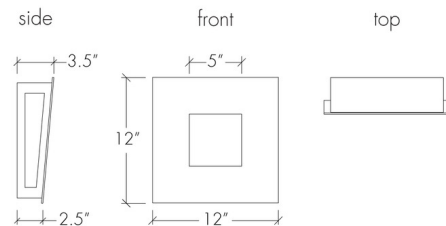

### Specifications

COLOR	Opal
BODY FINISH	Dark Iron
WATTAGE	8W
DIMMER	Low Voltage Electronic
DIMENSIONS	12"W x 12"H x 3.5"D
INTEGRATED LED MODULE	1 x LED/8W/120V LED
COUNTRY OF ORIGIN	United States