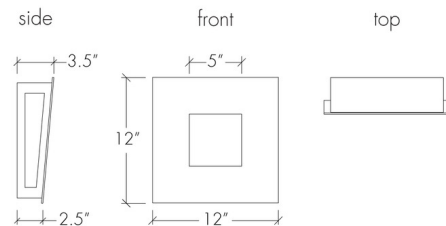

### Specifications

|                       |                        |
|-----------------------|------------------------|
| COLOR                 | Opal                   |
| BODY FINISH           | Dark Iron              |
| WATTAGE               | 8W                     |
| DIMMER                | Low Voltage Electronic |
| DIMENSIONS            | 12"W x 12"H x 3.5"D    |
| INTEGRATED LED MODULE | 1 x LED/8W/120V LED    |
| COUNTRY OF ORIGIN     | United States          |