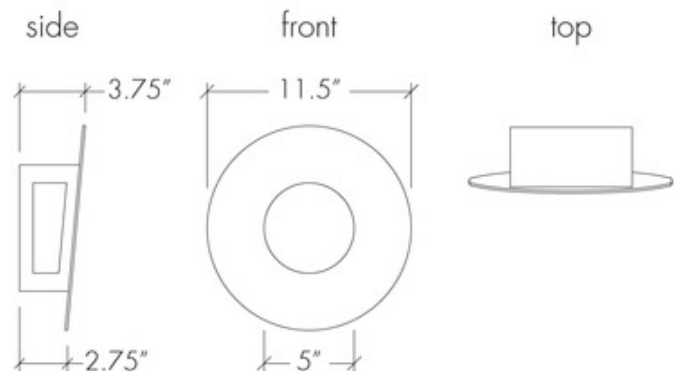

Technical Information

LUMINOUS FLUX	1181 lumens
LUMENS/WATT	147.63
LAMP COLOR	3000K

SPEC # ULT963213

COMPANY	PROJECT	FIXTURE TYPE	APPROVED BY	DATE