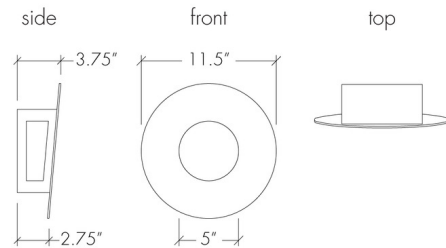

Description

The Eo Round Wall Sconce brings a clean architectural look to a variety of interior spaces. The round shaped diffuser is complemented by a metal frame and accent panel on a slight angle, to bring a subtly cool vibe in your room. Group together for a bold statement. Options include an Opal, White Swirl, or Faux Alabaster acrylic diffuser and Satin Pewter, Dark Iron, Cast Bronze, Black, or Bronze Age finish. Available with Standard Incandescent or 0-10V dimming options. ADA compliant. Damp location rated. Made in the USA. UL and cUL listed.

Shown in black / opal

Specifications

COLOR	Opal
BODY FINISH	Black
WATTAGE	8W
DIMMER	Low Voltage Electronic
DIMENSIONS	11.5"W x 11.5"H x 3.75"D
INTEGRATED LED MODULE	1 x LED/8W/120V LED
COUNTRY OF ORIGIN	United States