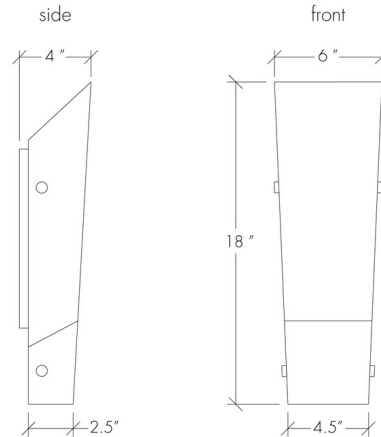

### Specifications

COLOR	Faux Alabaster
BODY FINISH	Cast Bronze
WATTAGE	8W
DIMMER	Low Voltage Electronic
DIMENSIONS	6"W x 18"H x 4"D
INTEGRATED LED MODULE	1 x LED/8W/120V LED
COUNTRY OF ORIGIN	United States