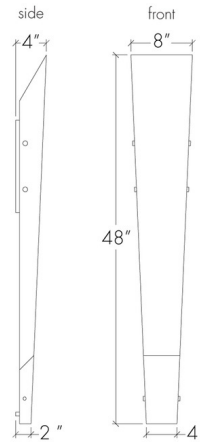

Lightology

lightology.com
866-954-4489
06-12-26

Project: _____
 Company: _____
 Location: _____ Fixture Type: _____
 SPEC #: **ULT963268**
 Approved On: _____ Approved By: _____

Eo Tall Torch Wall Sconce By UltraLights

Description

The Eo Tall Torch Wall Sconce brings a clean architectural look to a variety of interior spaces. The torch shaped diffuser and metal frame are on a slight angle, to bring a subtly cool vibe in your room. Options include a White Swirl, Faux Alabaster, or Opal acrylic diffuser and Satin Pewter, Cast Bronze, Dark Iron, Black, or Bronze Age finish. ADA compliant. Damp location rated. Made in the USA. UL and cUL listed.

Shown in satin pewter / white swirl

Specifications

COLOR	White Swirl
BODY FINISH	Satin Pewter
WATTAGE	20W
DIMMER	0-10V
DIMENSIONS	8"W x 48"H x 4"D
INTEGRATED LED MODULE	1 x LED/20W/120-277V LED
COUNTRY OF ORIGIN	United States