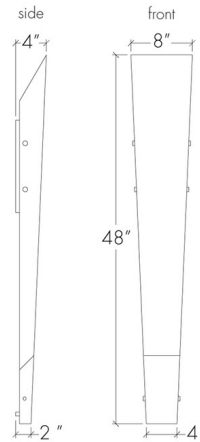

Lightology

lightology.com
866-954-4489
04-25-26

Project: _____

Company: _____

Location: _____ Fixture Type: _____

SPEC #: **ULT963268**

Approved On: _____ Approved By: _____

Eo Tall Torch Wall Sconce By UltraLights

Description

The Eo Tall Torch Wall Sconce brings a clean architectural look to a variety of interior spaces. The torch shaped diffuser and metal frame are on a slight angle, to bring a subtly cool vibe in your room. Options include a White Swirl, Faux Alabaster, or Opal acrylic diffuser and Satin Pewter, Cast Bronze, Dark Iron, Black, or Bronze Age finish. ADA compliant. Damp location rated. Made in the USA. UL and cUL listed.

Shown in satin pewter / white swirl

Specifications

COLOR	White Swirl
BODY FINISH	Satin Pewter
WATTAGE	20W
DIMMER	0-10V
DIMENSIONS	8"W x 48"H x 4"D
INTEGRATED LED MODULE	1 x LED/20W/120-277V LED
COUNTRY OF ORIGIN	United States