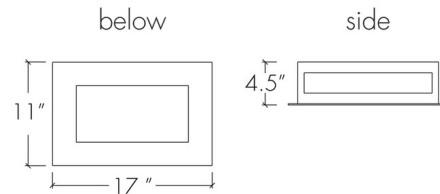

Shown in satin pewter / opal

Specifications

COLOR	Opal
BODY FINISH	Satin Pewter
WATTAGE	17W
DIMMER	Low Voltage Electronic
DIMENSIONS	17"W x 4.5"H x 11"D
INTEGRATED LED MODULE	1 x LED/17W/120V LED
COUNTRY OF ORIGIN	United States