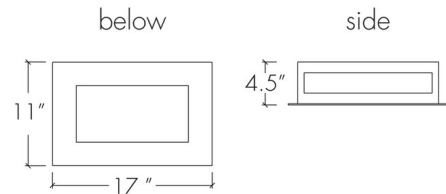

Shown in satin pewter / opal

Specifications

COLOR	Opal
BODY FINISH	Satin Pewter
WATTAGE	17W
DIMMER	Low Voltage Electronic
DIMENSIONS	17"W x 4.5"H x 11"D
INTEGRATED LED MODULE	1 x LED/17W/120V LED
COUNTRY OF ORIGIN	United States