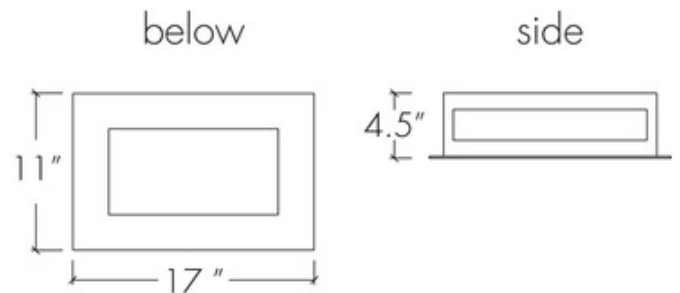

Technical Information

LUMINOUS FLUX	2362 lumens
LUMENS/WATT	138.94

SPEC # ULT963297

COMPANY	PROJECT	FIXTURE TYPE	APPROVED BY	DATE